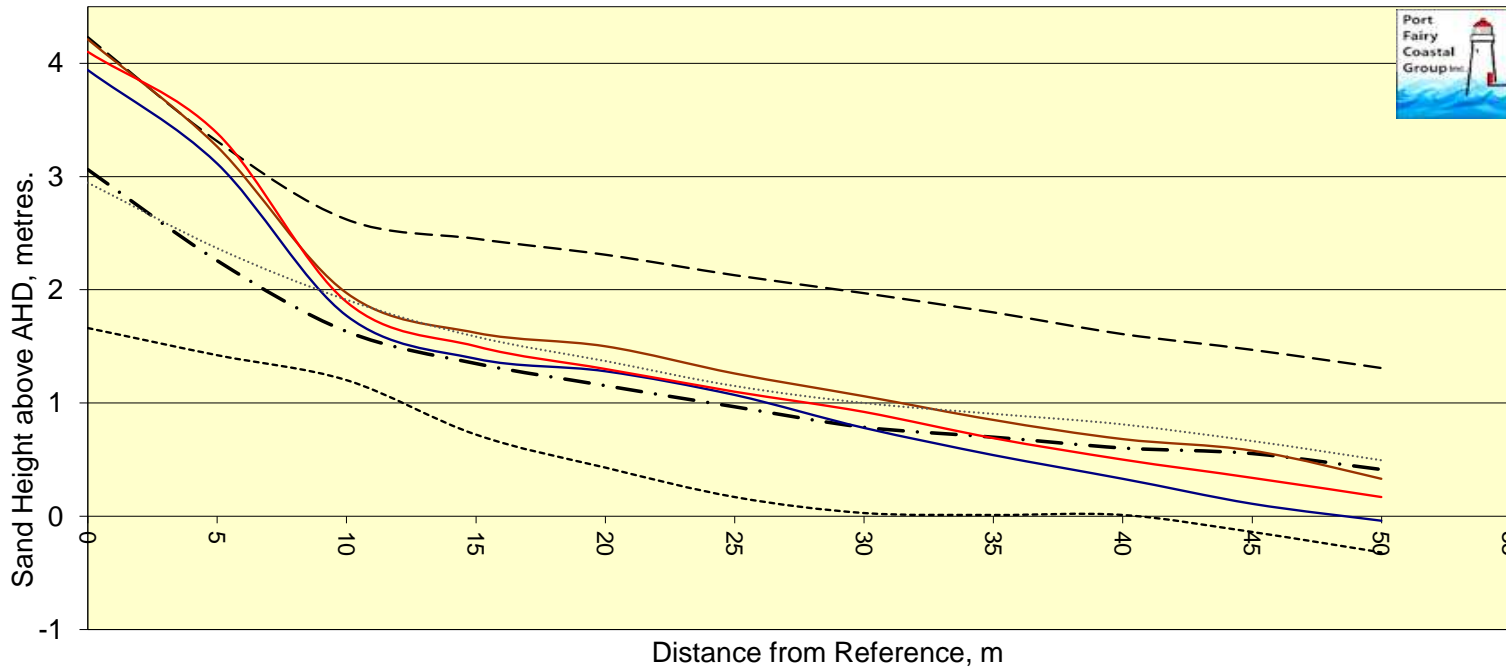

Chart PFETP4 Post 4 Transverse Profile perpendicular to dune scarp.

(Legend date formats: dd/mm/yyyy = laser, yyyy mm dd = Propeller Aero, dd mmmmyy = External) {Stats date range in braces}

- Max {Start:Apr 13}
- . - Avg. of 99, Ht.=36%,@15m
- Min {End:2024 03 21}
- _____ Median
- _____ 2023 05 12 Height= 52%
- _____ 2024 03 21 Height= 39%
- _____ 2024 05 03 Height= 45%
- _____ No post measurement