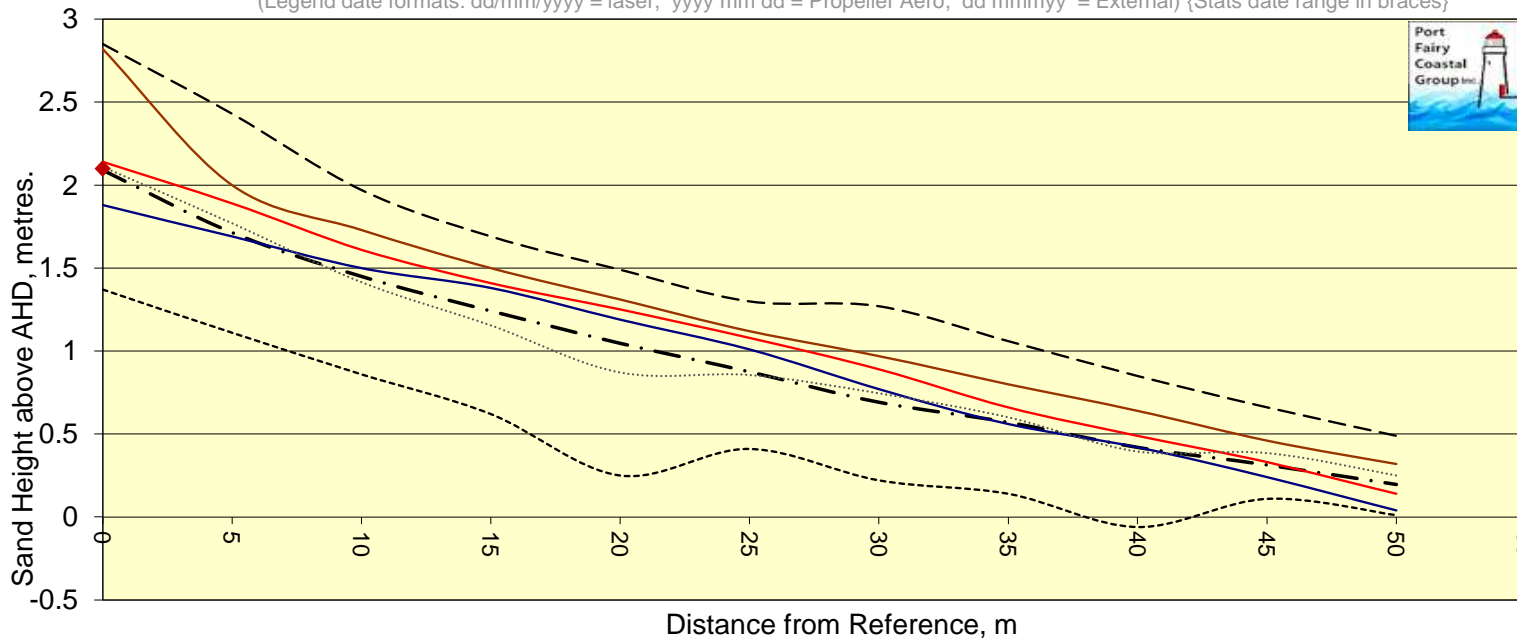

### Chart PFETP7 Post 7 Transverse Profile perpendicular to dune scarp.

(Legend date formats: dd/mm/yyyy = laser, yyyy mm dd = Propeller Aero, dd mmmmy = External) {Stats date range in braces}

- Max {Start:Apr 13}
- · - Avg. of 97, Ht.=53%,@10m
- ..... Min {End:2024 03 21}
- (Brown)
- (Blue)
- (Red)
- (Magenta)
- (Green)
- (Orange)
- (Dark Blue)
- (Red)
- ..... Median
- ◆ Error 4 cm (Limit 5)