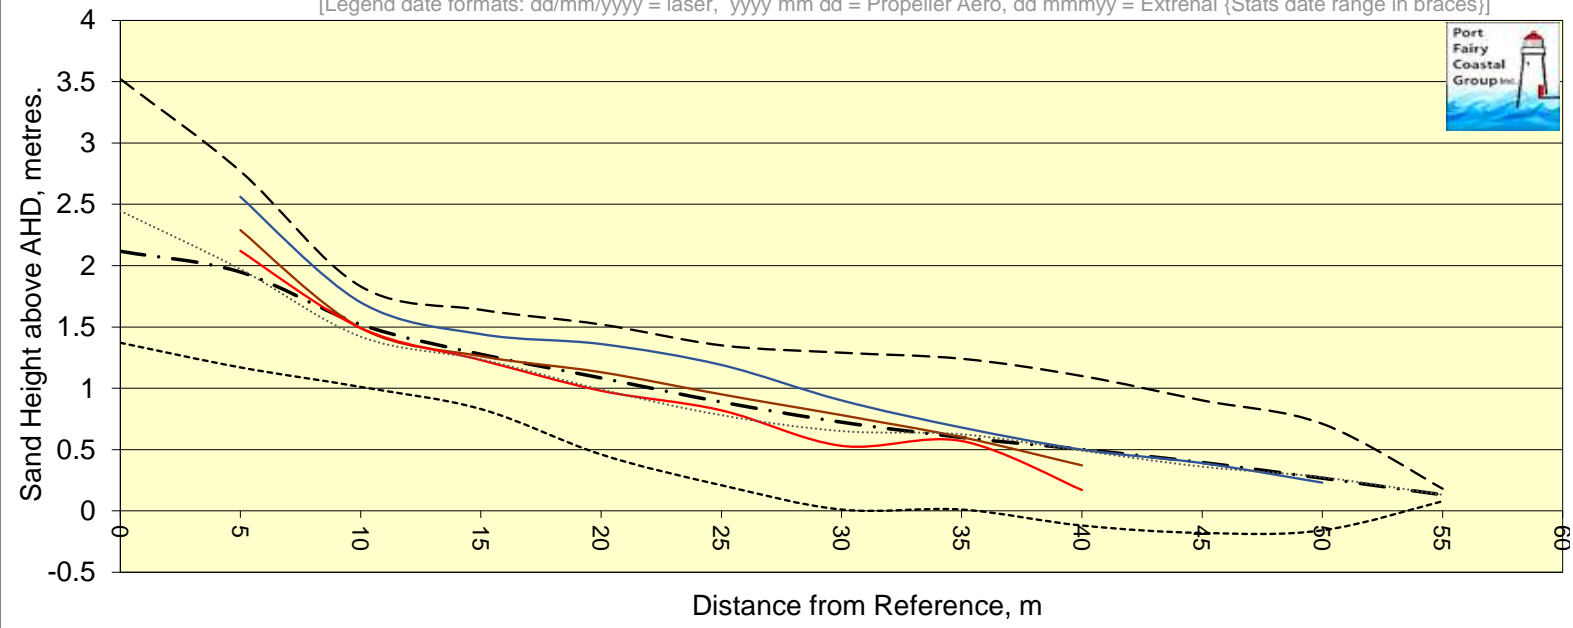

Chart PFETP5 Post 5 Transverse Profile perpendicular to dune scarp.

[Legend date formats: dd/mm/yyyy = laser, yyyy mm dd = Propeller Aero, dd mmmmyy = Extrenal {Stats date range in braces}]

- Max {Start:Apr 13}
- . - Avg. of 100, Ht.=59%,@25m
- Min {End:2024 07 09}
- Median
- No post measurement
- 2023 09 12 Height= 65%
- 2024 07 09 Height= 86%
- 2024 09 17 Height= 54%