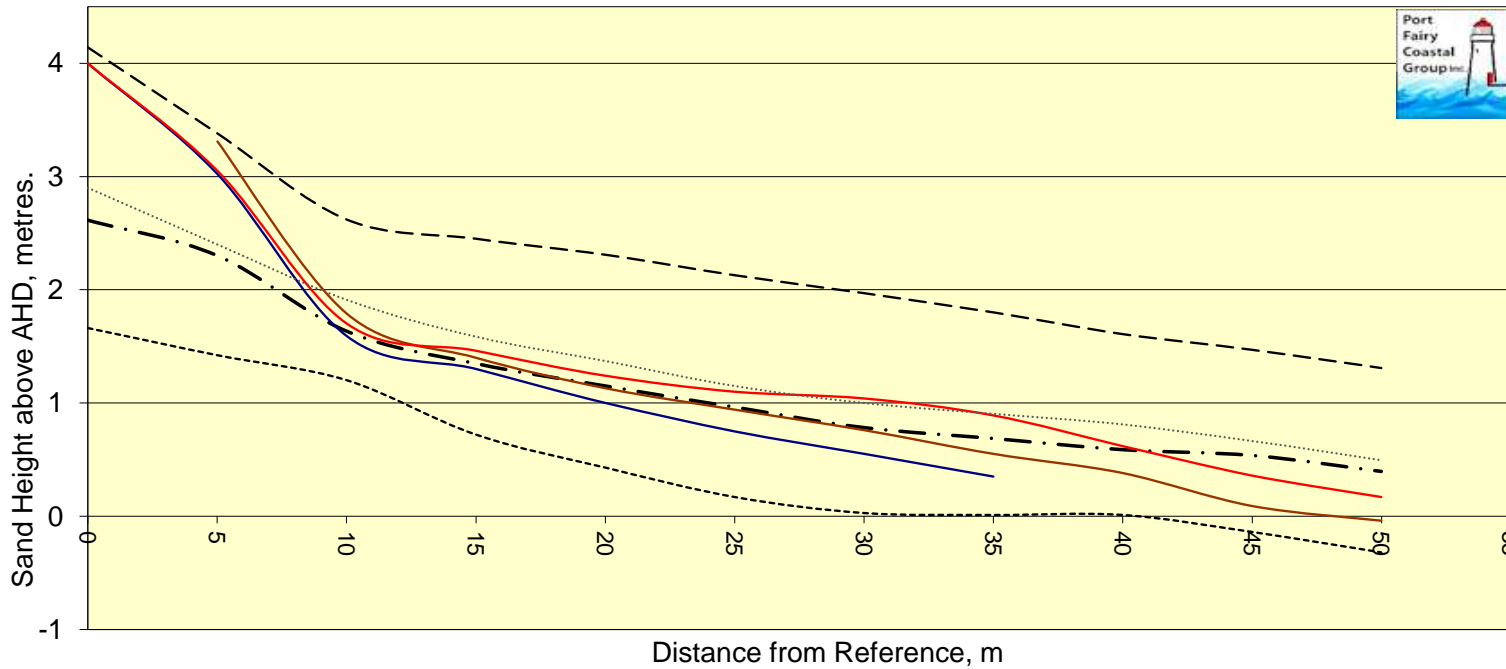

Chart PFETP4 Post 4 Transverse Profile perpendicular to dune scarp.

(Legend date formats: dd/mm/yyyy = laser, yyyy mm dd = Propeller Aero, dd mmmmyy = External) {Stats date range in braces}

- Max {Start:Apr 13}
- · - Avg. of 104, Ht.=36%,@15m
- Min {End:2024 12 19}
- Median
- 2024 02 02 Height= 39%
- 2024 12 19 Height= 34%
- 2025 02 07 Height= 43%
- No post measurement